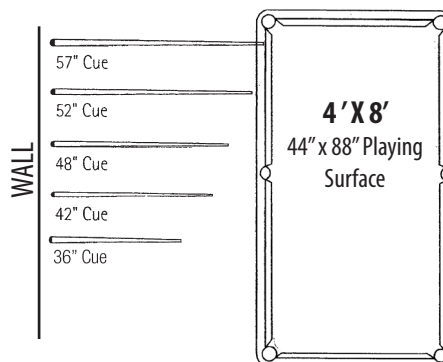

Cue Size	Room Size
36" minimum	9'2" x 12'4"
42" minimum	10'2" x 13'4"
48" minimum	11'2" x 14'4"
52" minimum	11'10" x 15'0"
57" minimum	12'8" x 15'10"

Cue Size	Room Size
36" minimum	9'8" x 13'4"
42" minimum	10'8" x 14'4"
48" minimum	11'8" x 15'4"
52" minimum	12'4" x 15'8"
57" minimum	13'2" x 16'10"

Cue Size	Room Size
36" minimum	10'2" x 14'4"
42" minimum	11'2" x 15'4"
48" minimum	12'2" x 16'4"
52" minimum	12'10" x 17'0"
57" minimum	13'8" x 17'10"

Cue Size	Room Size
36" minimum	10'8" x 15'4"
42" minimum	11'8" x 16'4"
48" minimum	12'8" x 17'4"
52" minimum	13'4" x 18'0"
57" minimum	14'2" x 18'10"

Cue Size	Room Size
36" minimum	11'10" x 17'8"
42" minimum	12'10" x 18'8"
48" minimum	13'10" x 19'8"
52" minimum	14'4" x 20'4"
57" minimum	15'2" x 21'2"