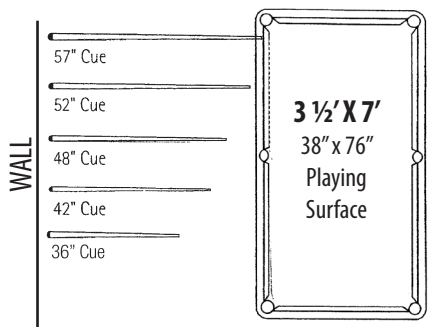

Cue Size	Room Size
36" minimum	9'2" x 12'4"
42" minimum	10'2" x 13'4"
48" minimum	11'2" x 14'4"
52" minimum	11'10" x 15'0"
57" minimum	12'8" x 15'10"

Cue Size	Room Size
36" minimum	9'8" x 13'4"
42" minimum	10'8" x 14'4"
48" minimum	11'8" x 15'4"
52" minimum	12'4" x 15'8"
57" minimum	13'2" x 16'10"

Cue Size	Room Size
36" minimum	10'2" x 14'4"
42" minimum	11'2" x 15'4"
48" minimum	12'2" x 16'4"
52" minimum	12'10" x 17'0"
57" minimum	13'8" x 17'10"

Cue Size	Room Size
36" minimum	10'8" x 15'4"
42" minimum	11'8" x 16'4"
48" minimum	12'8" x 17'4"
52" minimum	13'4" x 18'0"
57" minimum	14'2" x 18'10"

Cue Size	Room Size
36" minimum	11'10" x 17'8"
42" minimum	12'10" x 18'8"
48" minimum	13'10" x 19'8"
52" minimum	14'4" x 20'4"
57" minimum	15'2" x 21'2"