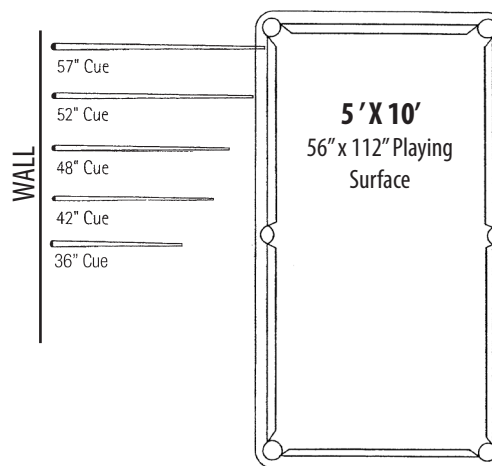

Cue Size	Room Size
36" minimum	9'2" x 12'4"
42" minimum	10'2" x 13'4"
48" minimum	11'2" x 14'4"
52" minimum	11'10" x 15'0"
57" minimum	12'8" x 15'10"

Cue Size	Room Size
36" minimum	9'8" x 13'4"
42" minimum	10'8" x 14'4"
48" minimum	11'8" x 15'4"
52" minimum	12'4" x 15'8"
57" minimum	13'2" x 16'10"

Cue Size	Room Size
36" minimum	10'2" x 14'4"
42" minimum	11'2" x 15'4"
48" minimum	12'2" x 16'4"
52" minimum	12'10" x 17'0"
57" minimum	13'8" x 17'10"

Cue Size	Room Size
36" minimum	10'8" x 15'4"
42" minimum	11'8" x 16'4"
48" minimum	12'8" x 17'4"
52" minimum	13'4" x 18'0"
57" minimum	14'2" x 18'10"

Cue Size	Room Size
36" minimum	11'10" x 17'8"
42" minimum	12'10" x 18'8"
48" minimum	13'10" x 19'8"
52" minimum	14'4" x 20'4"
57" minimum	15'2" x 21'2"