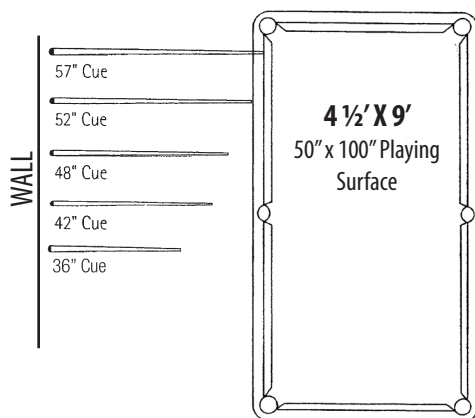

Cue Size	Room Size
36" minimum	9'2" x 12'4"
42" minimum	10'2" x 13'4"
48" minimum	11'2" x 14'4"
52" minimum	11'10" x 15'0"
57" minimum	12'8" x 15'10"

Cue Size	Room Size
36" minimum	9'8" x 13'4"
42" minimum	10'8" x 14'4"
48" minimum	11'8" x 15'4"
52" minimum	12'4" x 15'8"
57" minimum	13'2" x 16'10"

Cue Size	Room Size
36" minimum	10'2" x 14'4"
42" minimum	11'2" x 15'4"
48" minimum	12'2" x 16'4"
52" minimum	12'10" x 17'0"
57" minimum	13'8" x 17'10"

Cue Size	Room Size
36" minimum	10'8" x 15'4"
42" minimum	11'8" x 16'4"
48" minimum	12'8" x 17'4"
52" minimum	13'4" x 18'0"
57" minimum	14'2" x 18'10"

Cue Size	Room Size
36" minimum	11'10" x 17'8"
42" minimum	12'10" x 18'8"
48" minimum	13'10" x 19'8"
52" minimum	14'4" x 20'4"
57" minimum	15'2" x 21'2"